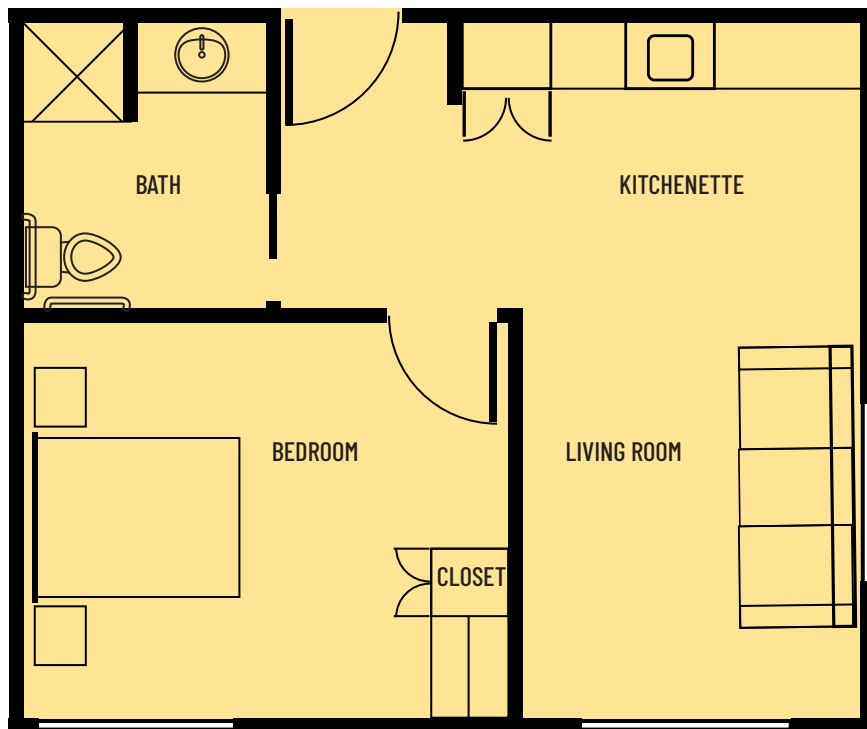

The **STANDARD** Suite - One Bedroom - 278 sq. ft

The **STANDARD** Suite with Wheelchair Access
One Bedroom - 312 sq. ft

The **PREMIER** Suite - One Bedroom
with Sitting Area and Kitchenette - 525 sq. ft

The **Deluxe** Suite
Two Bedroom with Sitting Area - 525 sq. ft