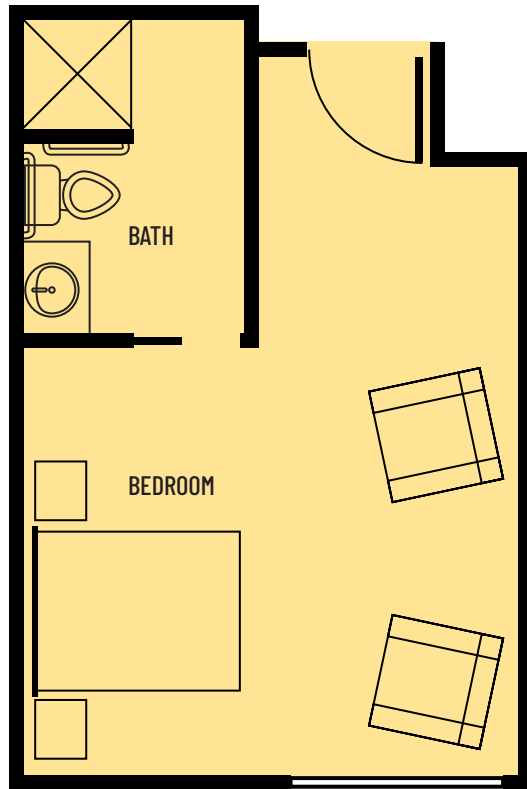

The **STANDARD** Suite - One Bedroom - 278 sq. ft

The **STANDARD** Suite with Wheelchair Access
One Bedroom - 312 sq. ft

The **PREMIER** Suite - One Bedroom
with Sitting Area and Kitchenette - 525 sq. ft

The **Deluxe** Suite
Two Bedroom with Sitting Area - 525 sq. ft