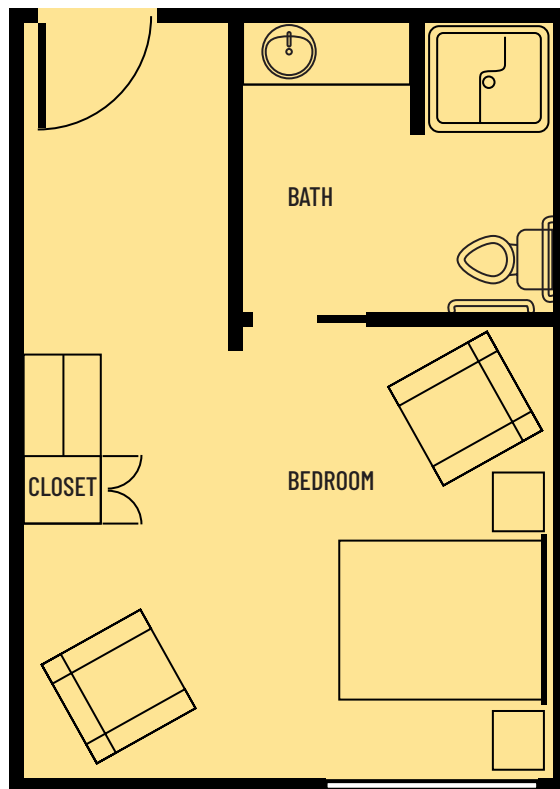

The **STANDARD** Suite - One Bedroom - 278 sq. ft

The **STANDARD** Suite with Wheelchair Access
One Bedroom - 312 sq. ft

The **PREMIER** Suite - One Bedroom
with Sitting Area and Kitchenette - 525 sq. ft

The **Deluxe** Suite
Two Bedroom with Sitting Area - 525 sq. ft